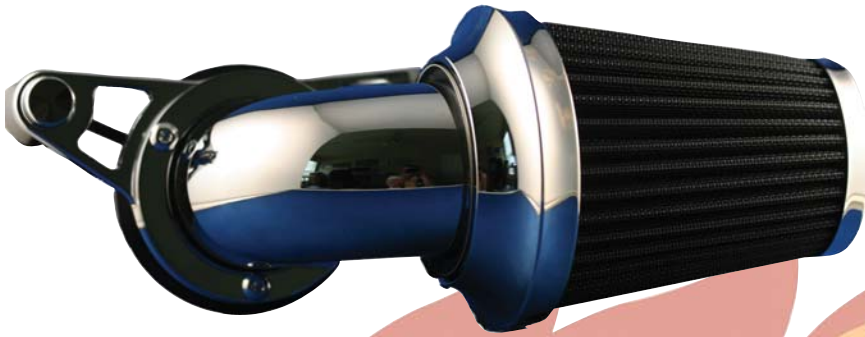

WIMMER NEW PRODUCTS 2008

NEW SUPER FILTER INTAKE
FEATURES IBS AND NEW TRIM RING
MSRP \$500

THE BOBBER
FITS EVO & S&S
MSRP \$485

2 NEW SPIKE OPTIONS
(NOT FOR DUAL RUNNERS)

HOLE SHOT
MSRP \$350
(includes filter)

THE SPEAR
MSRP \$350
(includes filter)

NEW STREAMLINED SHAPE
FOR THE DMHV STACKS
MSRP \$205